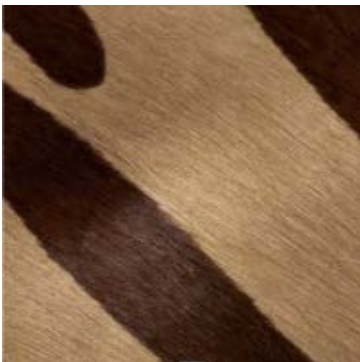

## HAIR ON HIDE

We offer two hair-on-hide leathers in our line, Serengeti and Catalina. Variation in color of these leathers is extremely common and should be viewed as part of the natural beauty of the hides.

Average hide sizes:

Serengeti (35-40sq ft)

Catalina (50sq ft)

NOTE: Swatches for hair-on-hide leathers are available by request, and are not included in our sales kit.

COLOR OPTIONS: (larger examples on reverse)

Brown & Beige Zebra

Chocolate Zebra

Black & White Zebra

Tri-Color

Brown & White

Black & White

Light Brindle

Medium Brindle

Dark Brindle

Vanilla

Natural White

Catalina Ash

LARGER HIDE EXAMPLES:

Brown & Beige Zebra

Chocolate Zebra

Black & White Zebra